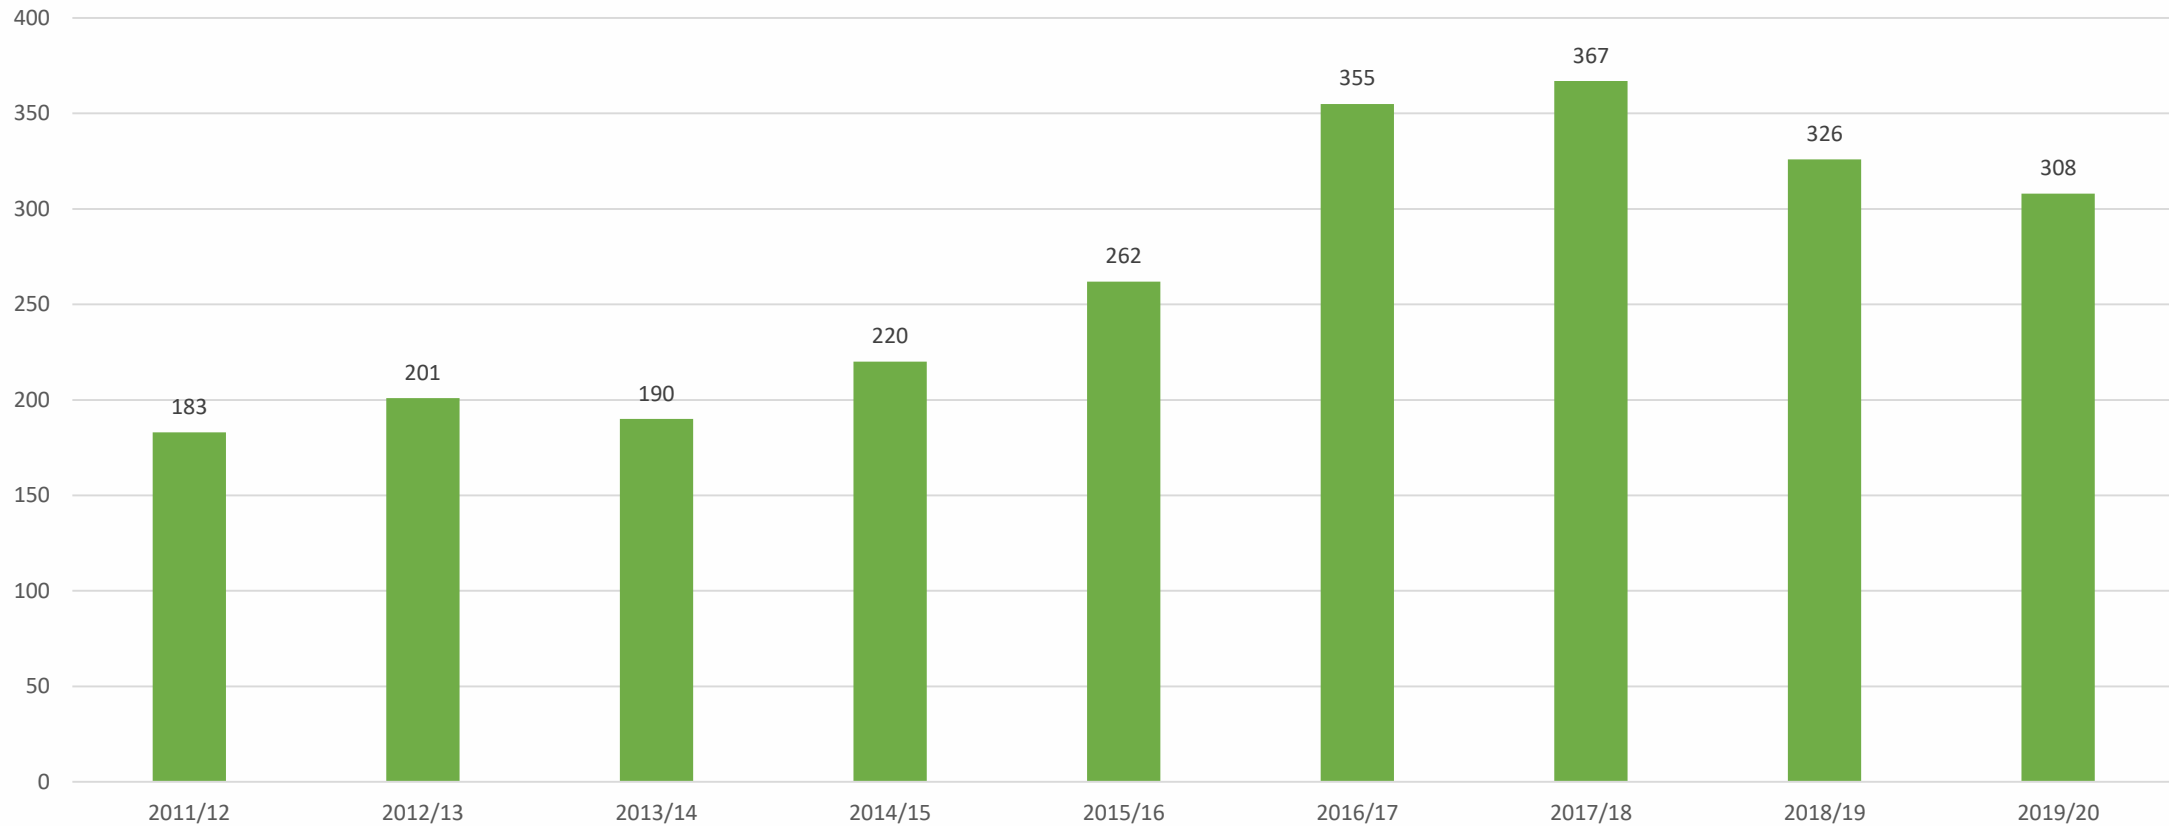

KOZMINSKI
INTERNATIONAL SOCIETY

EXCHANGE PROGRAM

INCOMING EXCHANGE STUDENTS

INCOMING EU EXCHANGE STUDENTS

Academic Year 2019/2020 (Erasmus Program)

INCOMING NON-EU EXCHANGE STUDENTS

Academic Year 2019/2020 (bilateral agreements)