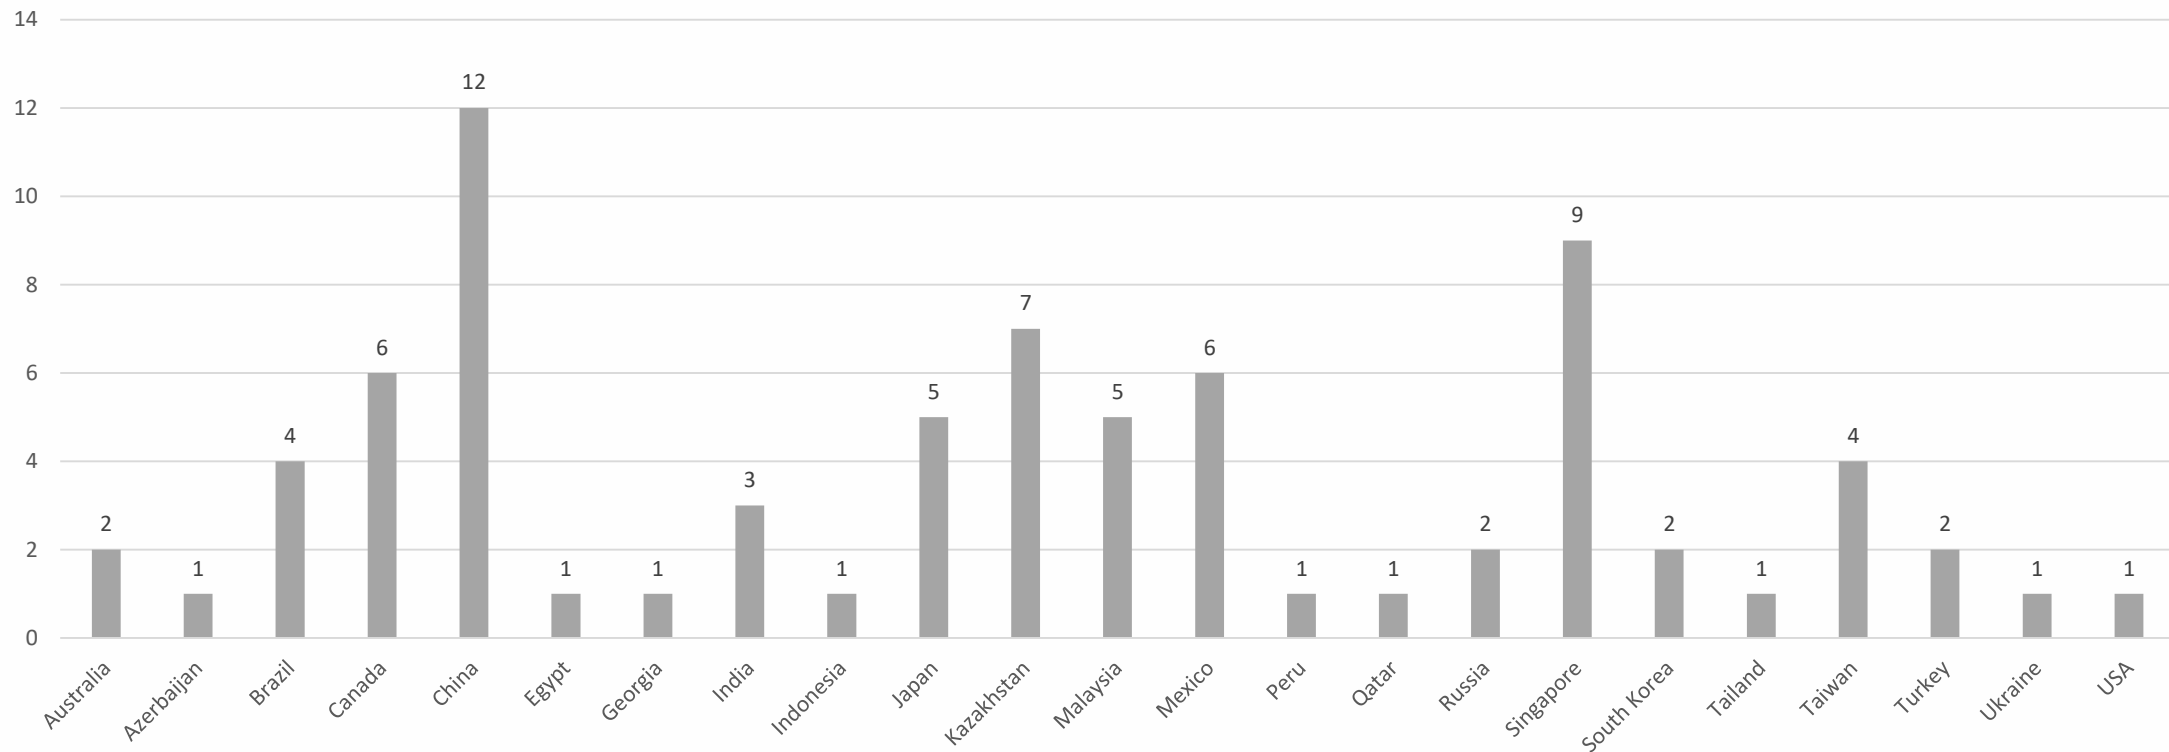

KOZMINSKI
INTERNATIONAL SOCIETY

EXCHANGE PROGRAM

INCOMING EXCHANGE STUDENTS

INCOMING EU EXCHANGE STUDENTS

Academic Year 2019/2020 (Erasmus Program)

INCOMING NON-EU EXCHANGE STUDENTS

Academic Year 2019/2020 (bilateral agreements)