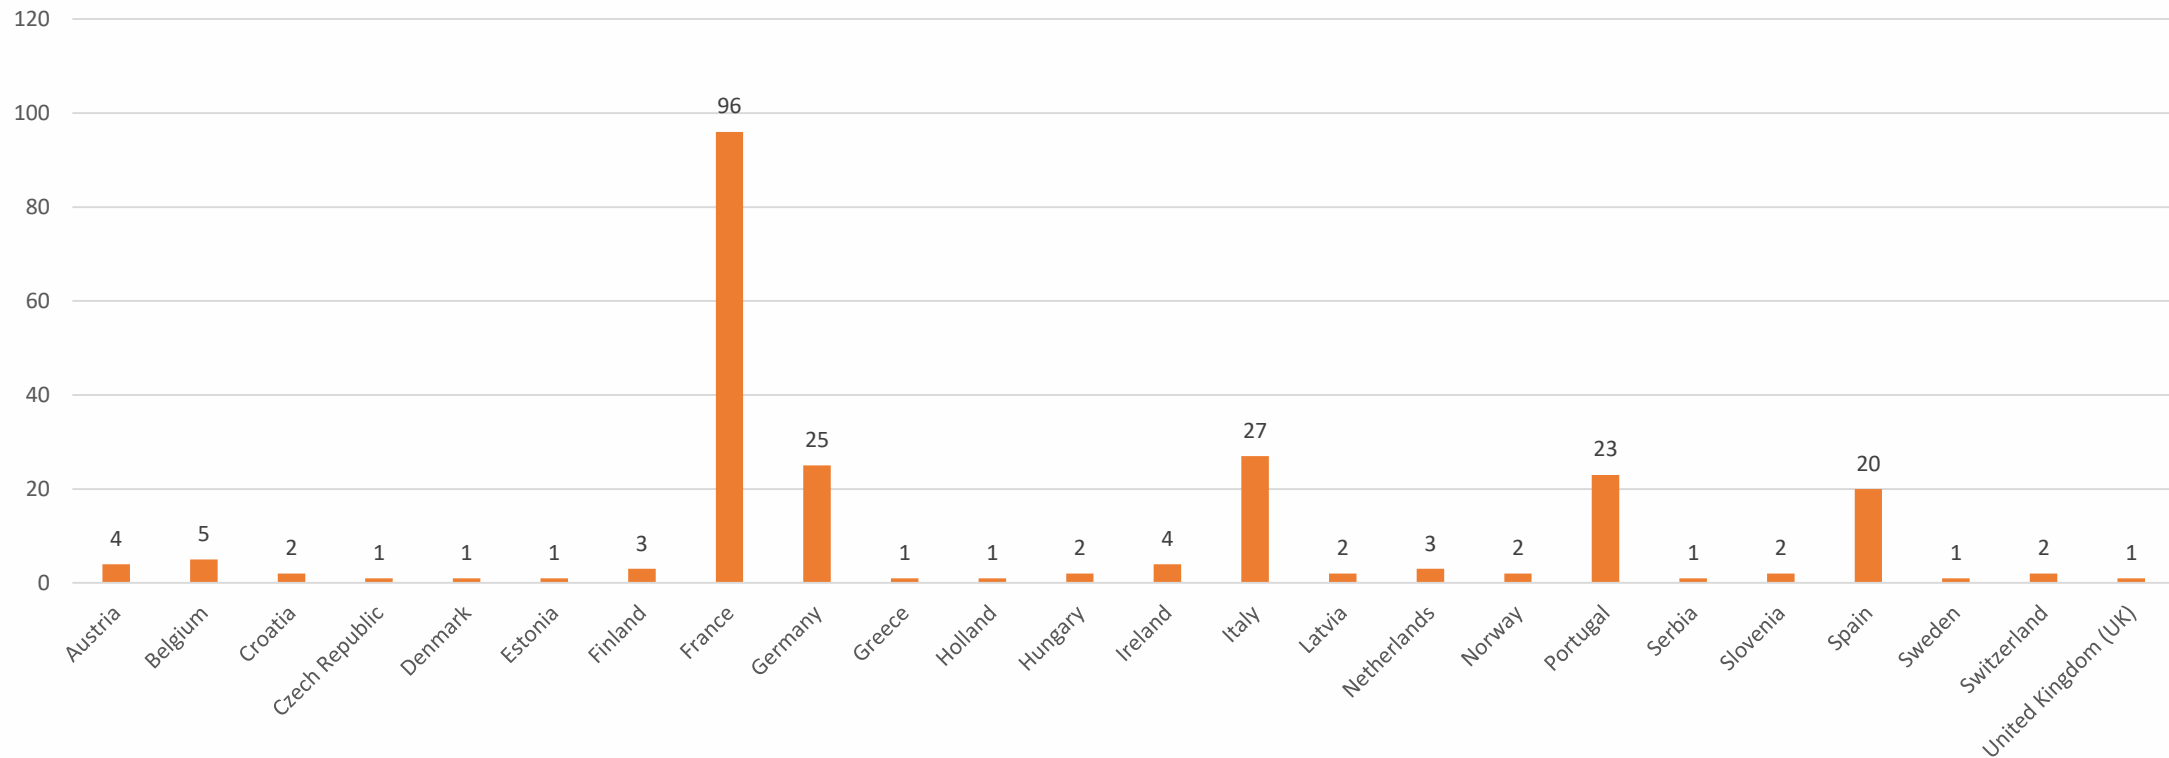

KOZMINSKI
INTERNATIONAL SOCIETY

EXCHANGE PROGRAM

INCOMING EXCHANGE STUDENTS

INCOMING EU EXCHANGE STUDENTS

Academic Year 2019/2020 (Erasmus Program)

INCOMING NON-EU EXCHANGE STUDENTS

Academic Year 2019/2020 (bilateral agreements)